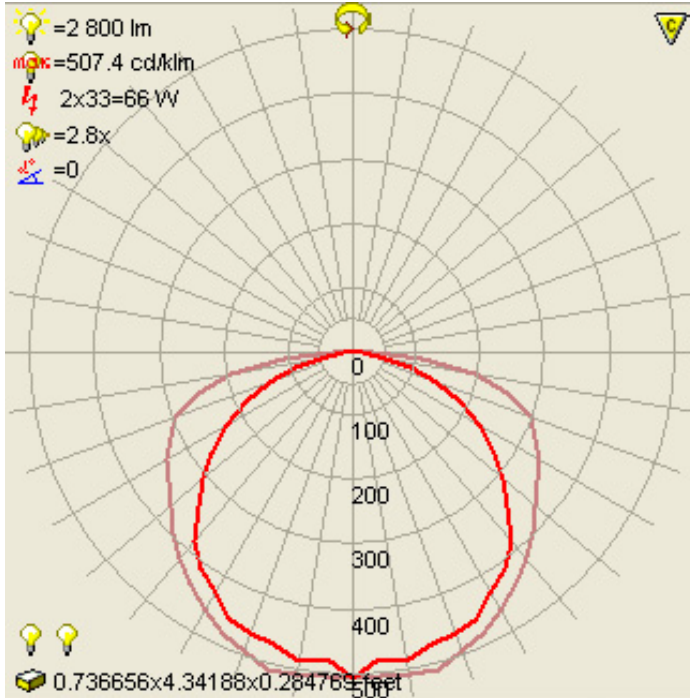

Larson Electronics LLC WWW.MAGNALIGHT.COM

9419 E US HWY 75, Kemp, TX 75143 - P: 903-498-3363 F: 903-498-3364 E: sales@magnalight.com

Photometric Graphing for EPL-48-2L Series Bulb Types

EPL-48-2L-T5

EPL-48-2L-T5HO