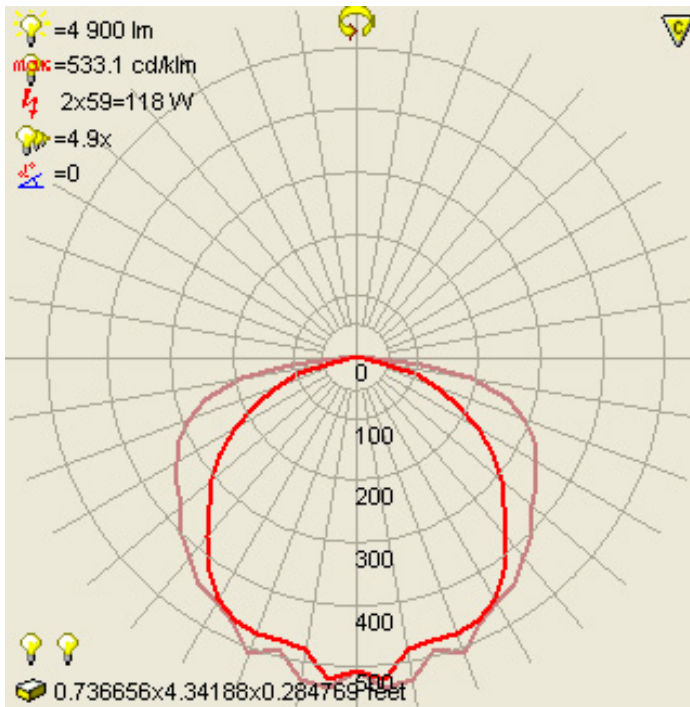

Larson Electronics LLC WWW.MAGNALIGHT.COM

9419 E US HWY 75, Kemp, TX 75143 - P: 903-498-3363 F: 903-498-3364 E: sales@magnalight.com

Photometric Graphing for EPL-48-2L Series Bulb Types

EPL-48-2L-T5

EPL-48-2L-T5HO