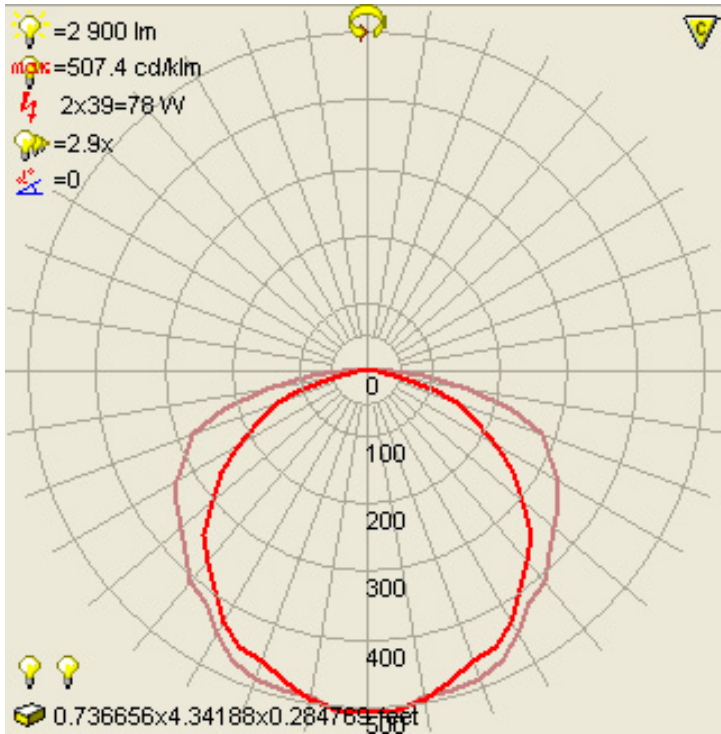

Larson Electronics LLC WWW.MAGNALIGHT.COM

9419 E US HWY 75, Kemp, TX 75143 - P: 903-498-3363 F: 903-498-3364 E: sales@magnalight.com

EPL-48-2L-T8