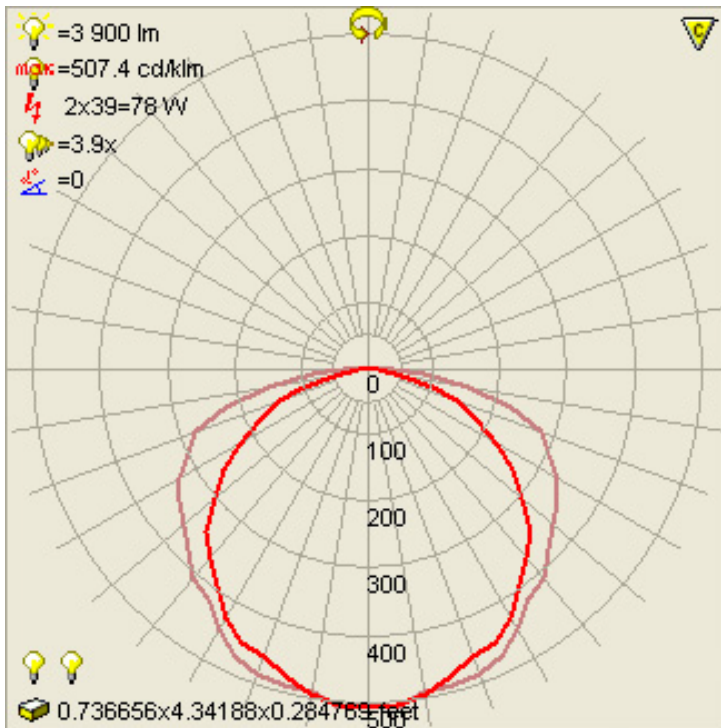

EPL-48-2L-T8HO