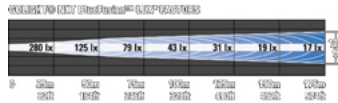

GOLIGHT® Profiler™ II Lithium-Polymer Rechargeable Hand-Held Searchlight with Docking Station Charging System MODEL 8130(olive drab)

Package Includes:

- Profiler™ II Searchlight
- Rechargeable Lithium-Polymer Battery Pack
- 12vDC Docking Station Charging System
- 115vAC Charger
- 12v Direct Run Power Cord
- Heavy Duty Nylon Shoulder Strap
- Removable, adjustable magnetic base with 200 pounds magnetic grip

We also offer a 220VAC, 50Hz alternative. Please select the International version option for the 220VAC charger set up

Beam specs		
Distance (feet)	Lux	width (feet)
0		
82	280	20
164	125	30
246	79	35
328	43	40

Unit Size: 10" x 8" x 8"

Part #: [GL-8130-M (99)](#)