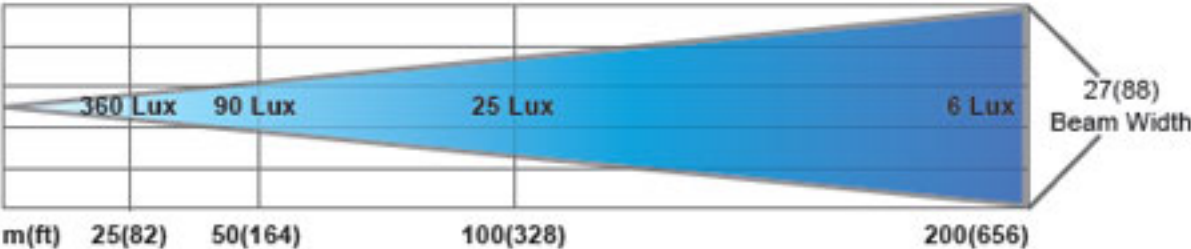

# Golight Light Beam Dimensions

**Illuminance (Lux)** 360 90 24 6

**Peak Beam Intensity: 225,000 Candela**

**Maximum Beam Distance: 949m**

**Beam Angle: 8°**